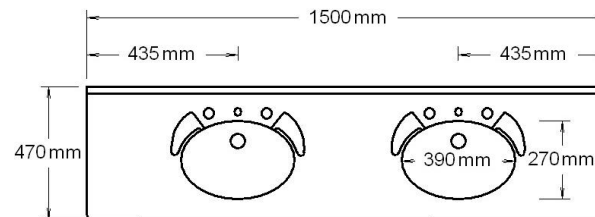

Specification Sheet

Supreme

1500mm Double Bowl

1 Taphole SUP150D1

Codes **3 Taphole** SUP150D3

0 Taphole SUP150D0

Colour White Gloss

Basin

↑ SUP150D1

Top View

Side View