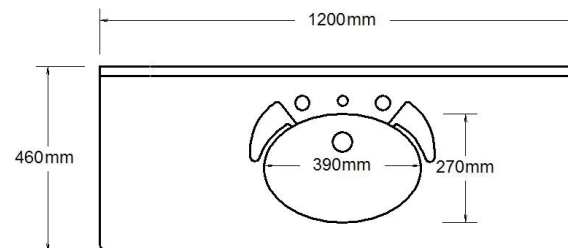

Specification Sheet

Supreme

1200mm Single Bowl

1 Taphole SUP120C1

Codes **3 Taphole** SUP120C3

0 Taphole SUP120C0

Colour White Gloss

Basin

▲ SUP120C1

Top View

Side View