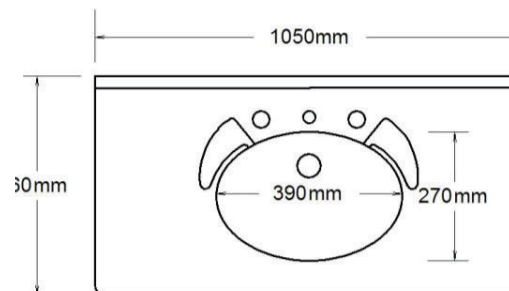

Specification Sheet

Supreme

1050mm Single Bowl

1 Taphole SUP105C1

Codes **3 Taphole** SUP105C3

0 Taphole SUP105C0

Colour White Gloss

Basin

↑ SUP105C1

Top View

Side View