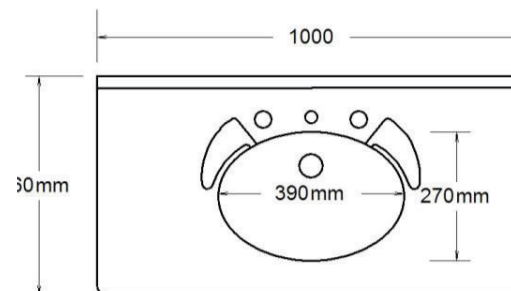

Specification Sheet

Supreme

1000mm Single Bowl

1 Taphole SUP100C1

Codes **3 Taphole** SUP100C3

0 Taphole SUP100C0

Colour White Gloss

Basin

↑ SUP100C1

Top View

Side View