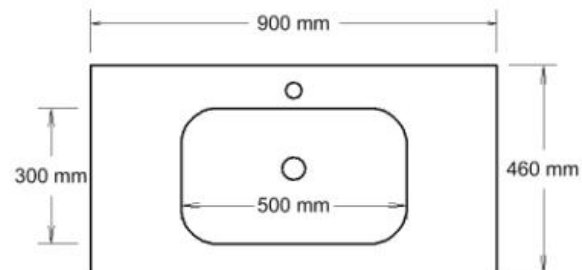

# Stadium

900mm Single Basin

**1 Taphole** STA900C1

**Codes** **3 Taphole** STA900C3

**0 Taphole** STA900C0

**Colour** White Gloss

Basin

▲ STA900C1

Top View

Side View