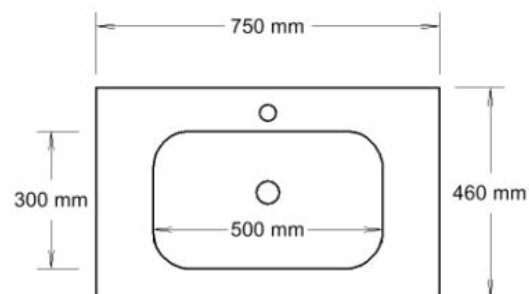

Specification Sheet

Stadium

750mm Single Basin

1 Taphole STA750C1

Codes **3 Taphole** STA750C3

0 Taphole STA750C0

Colour White Gloss

Basin

▲ STA750C1

Top View

Side View