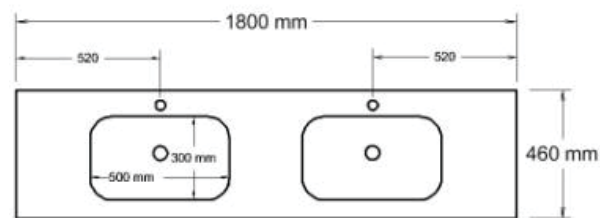

Specification Sheet

Stadium

1800mm Double Basin

1 Taphole STA180D1

Codes **3 Taphole** STA180D3

0 Taphole STA180D0

Colour White Gloss

Basin

↑ STA180D1

Top View

Side View