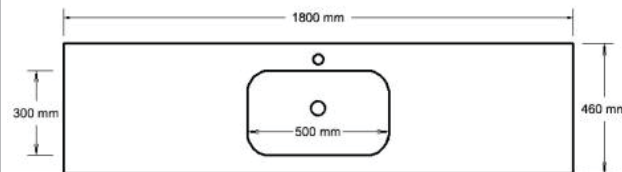

Specification Sheet

Stadium

1800mm Single Basin

1 Taphole STA180C1

Codes **3 Taphole** STA180C3

0 Taphole STA180C0

Colour White Gloss

Basin

▲ STA180C1

Top View

Side View