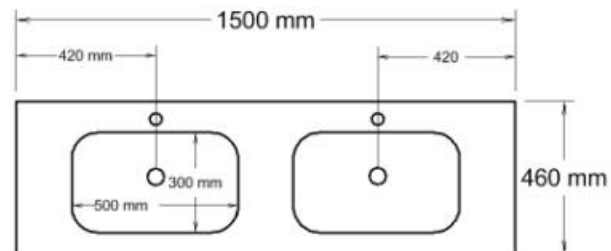

Specification Sheet

Stadium

1500mm Double Basin

1 Taphole STA150D1

Codes **3 Taphole** STA150D3

0 Taphole STA150D0

Colour White Gloss

Basin

▲ STA150D3

Top View

Side View