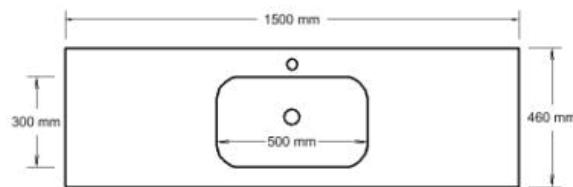

Specification Sheet

Stadium

1500mm Single Basin

1 Taphole STA150C1

Codes **3 Taphole** STA150C3

0 Taphole STA150C0

Colour White Gloss

Basin

▲ STA150C1

Top View

Side View