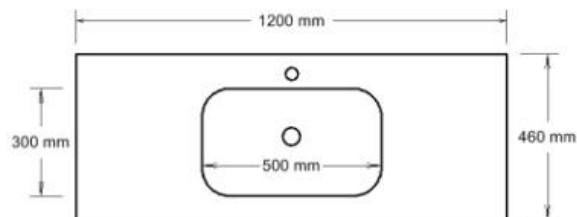

Specification Sheet

Stadium

1200mm Single Basin

1 Taphole STA120C1

Codes **3 Taphole** STA120C3

0 Taphole STA120C0

Colour White Gloss

Basin

▲ STA120C1

Top View

Side View