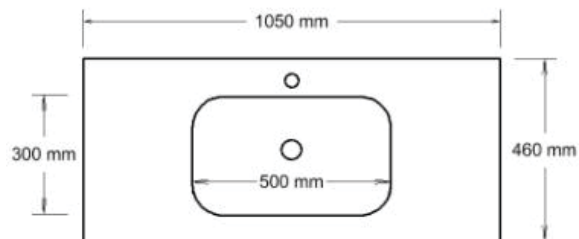

Specification Sheet

Stadium

1050mm Single Basin

1 Taphole STA105C1

Codes **3 Taphole** STA105C3

0 Taphole STA105C0

Colour White Gloss

Basin

▲ STA105C1

Top View

Side View