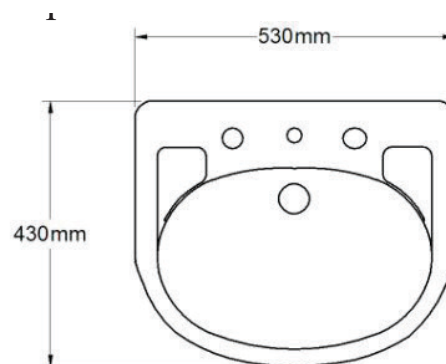

Specification Sheet

Supreme

530mm Forward
Bowl Basin

1 Taphole SFBBASC1

Codes **3 Taphole** SFBBASC3

0 Taphole SFBBASC0

Colour White Gloss

Basin

▲ SFBBASC3

Top View

Side View