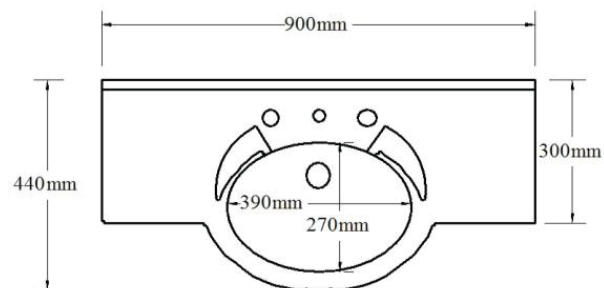

Specification Sheet

Supreme

900mm Forward Bowl

1 Taphole SFB900C1

Codes **3 Taphole** SFB900C3

0 Taphole SFB900C0

Colour White Gloss

Basin

▲ SFB900C3

Top View

Side View