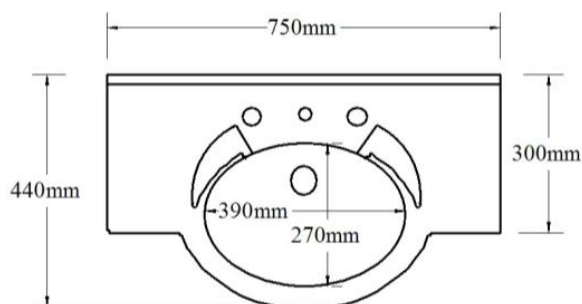

Specification Sheet

Supreme

750mm Forward Bowl

1 Taphole SFB750C1

Codes **3 Taphole** SFB750C3

0 Taphole SFB750C0

Colour White Gloss

Basin

▲ SFB750C0

Top View

Side View