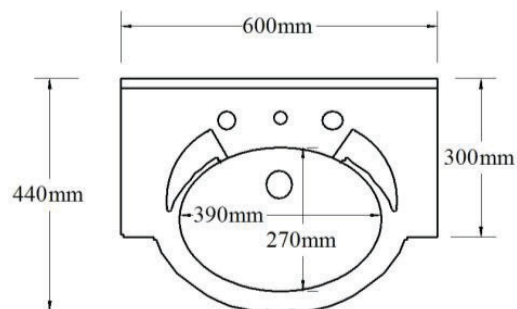

Specification Sheet

Supreme

600mm Forward Bowl

1 Taphole SFB600C1

Codes **3 Taphole** SFB600C3

0 Taphole SFB600C0

Colour White Gloss

Basin

▲ SFB600C3

Top View

Side View