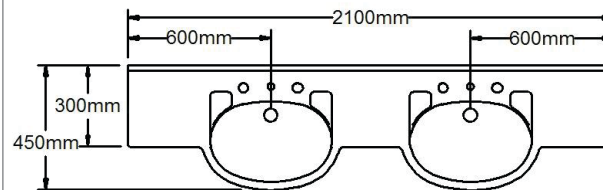

Specification Sheet

Supreme

2100mm Forward
Double Basin

1 Taphole SFB210D1

Codes **3 Taphole** SFB210D3

0 Taphole SFB210D0

Colour White Gloss

Basin

↑ SFB210D3

Top View

Side View