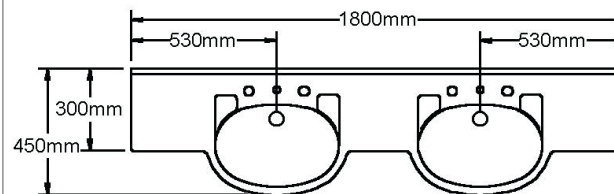

Specification Sheet

Supreme

1800mm Forward
Double Basin

1 Taphole SFB180D1

Codes **3 Taphole** SFB180D3

0 Taphole SFB180D0

Colour White Gloss

Basin

▲ SFB180D3

Top View

Side View