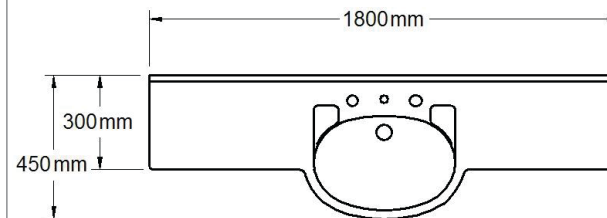

Specification Sheet

Supreme

1800mm Forward
Single Basin

1 Taphole SFB180C1

Codes **3 Taphole** SFB180C3

0 Taphole SFB180C0

Colour White Gloss

Basin

↑ SFB180C1

Top View

Side View