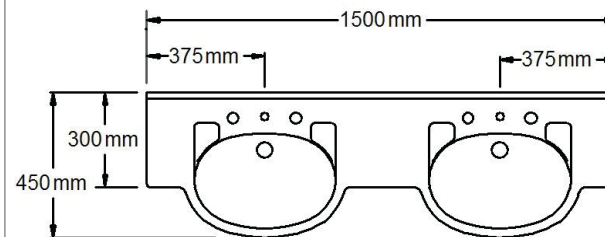

Specification Sheet

Supreme

1500mm Forward
Double Basin

1 Taphole SFB150D1

Codes **3 Taphole** SFB150D3

0 Taphole SFB150D0

Colour White Gloss

Basin

▲ SFB150D3

Top View

Side View