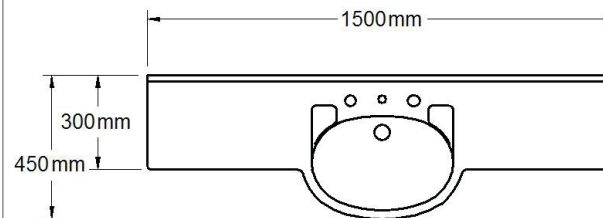

Specification Sheet

Supreme

1500mm Forward
Single Bowl

1 Taphole SFB150C1

Codes **3 Taphole** SFB150C3

0 Taphole SFB150C0

Colour White Gloss

Basin

↑ SFB150C1

Top View

Side View