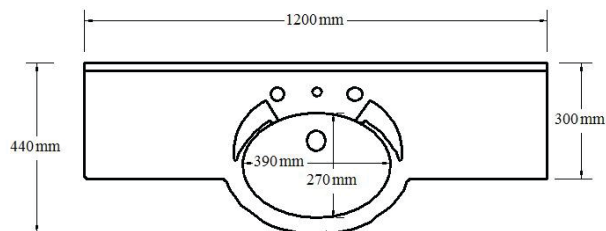

Specification Sheet

Supreme

1200mm Forward Bowl

	1 Taphole	SFB120C1
Codes	3 Taphole	SFB120C3
	0 Taphole	SFB120C0
Colour	White Gloss	

Basin

↑ SFB120C1

Top View

Side View