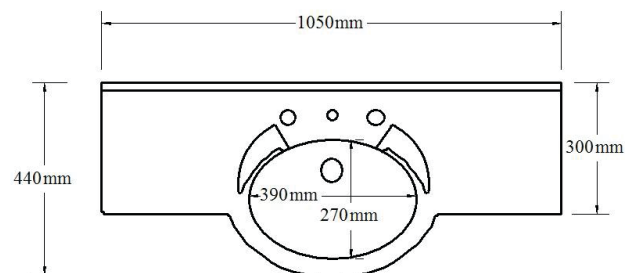

## 1050mm Forward Bowl

**1 Taphole** SFB105C1

**Codes** **3 Taphole** SFB105C3

**0 Taphole** SFB105C0

**Colour** White Gloss

**Basin**

▲ SFB105C3

**Top View**

**Side View**