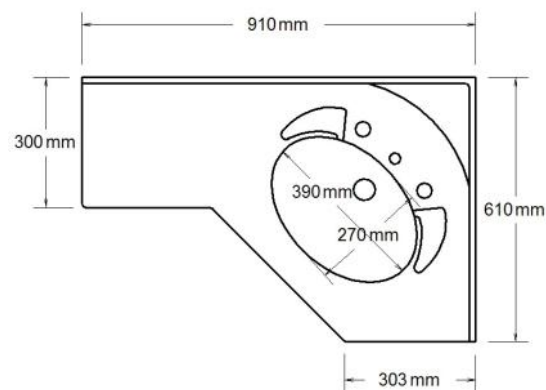

Specification Sheet

Supreme

910mm RH Corner Top
Offset Bowl

1 Taphole SCN910R1

Codes **3 Taphole** SCN910R3

0 Taphole SCN910R0

Colour White Gloss

Basin

▲ SCN910R3

Top View

Side View

Elevation Through Bowl