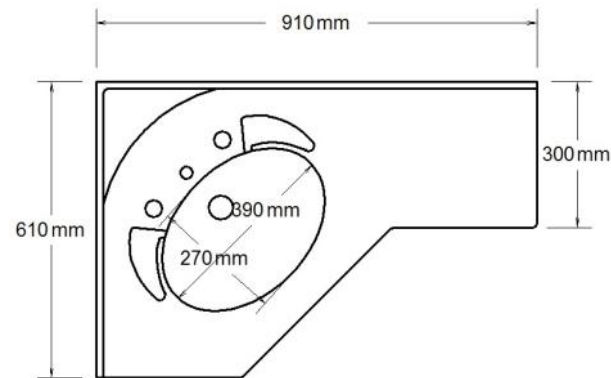

Specification Sheet

Supreme

910mm LH Corner Top
Offset Bowl

1 Taphole SCN910L1

Codes **3 Taphole** SCN910L3

0 Taphole SCN910L0

Colour White Gloss

Basin

▲ SCN910L3

Top View

Side View

Elevation Through Bowl