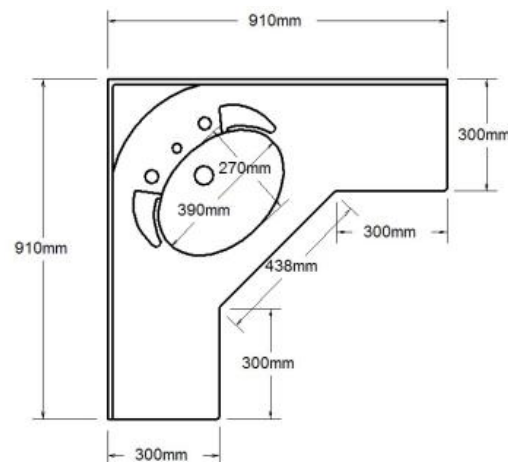

Specification Sheet

Supreme

910mm Corner Top

1 Taphole SCN910C1

Codes **3 Taphole** SCN910C3

0 Taphole SCN910C0

Colour White Gloss

Basin

↗ SCN910C3

Top View

Side View

Elevation Through Bowl