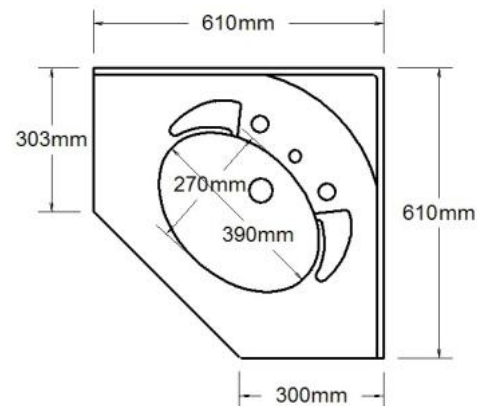

Specification Sheet

Supreme

610mm Corner Top

1 Taphole SCN610C1

Codes **3 Taphole** SCN610C3

0 Taphole SCN610C0

Colour White Gloss

Basin

↗ SCN610C3

Top View

Side View

Elevation Through Bowl