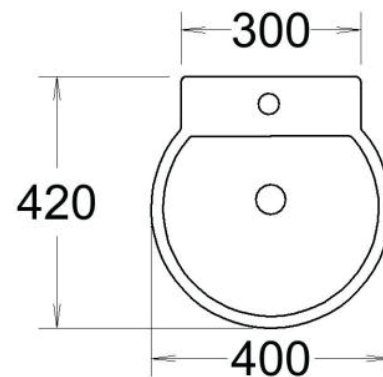

# Quay

420mm Basin

**1 Taphole** QUABASC1

**Codes** **3 Taphole** QUABASC3

**0 Taphole** QUABASC0

**Colour** White Gloss

Basin

↑ QUABASC1

Top View

Side View