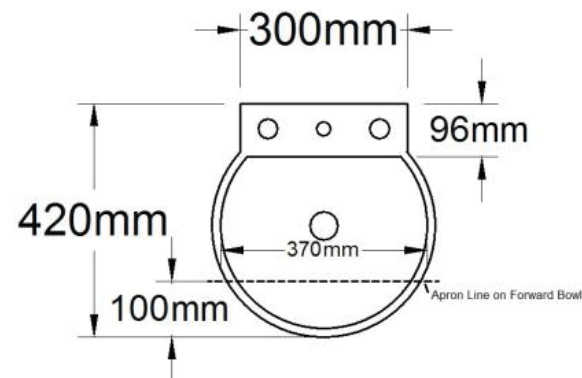

Specification Sheet

Quay

420mm Forward
Bowl Basin

1 Taphole QFBBASC1

Codes **3 Taphole** QFBBASC3

0 Taphole QFBBASC0

Colour White Gloss

Basin

Top View

Side View