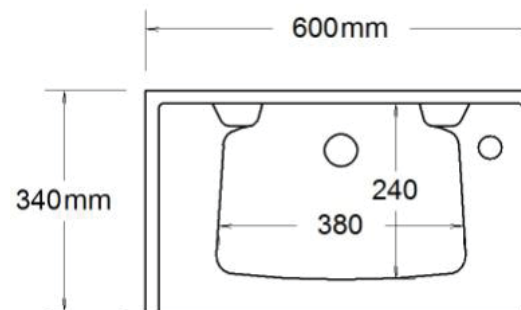

Specification Sheet

Prince

600mm Ensuite Top

1 Taphole PRI600L1

Codes 1 Taphole PRI600R1

2 Taphole PRI600C2

Colour White Gloss

Basin

↑ PRI600L1

Top View

Side View