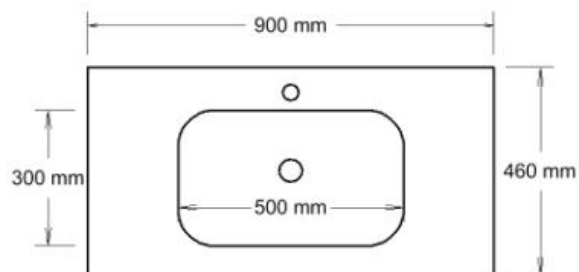

Specification Sheet

Olympic Stadium

900mm Single Bowl

	1 Taphole	OST900C1
Codes	3 Taphole	OST900C3
	0 Taphole	OST900C0
Colour	White Gloss	

Basin

↑ OST900C1

Top View

Side View