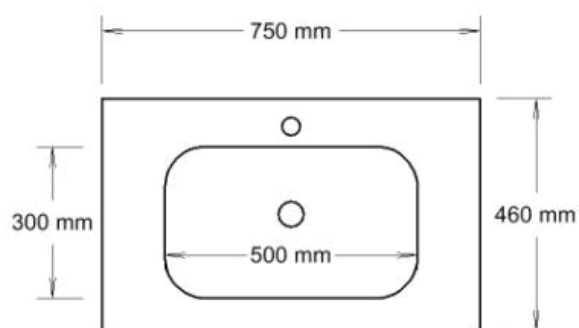

Specification Sheet

Olympic Stadium

750mm Single Bowl

1 Taphole OST750C1

Codes **3 Taphole** OST750C3

0 Taphole OST750C0

Colour White Gloss

Basin

↑ OST750C1

Top View

Side View