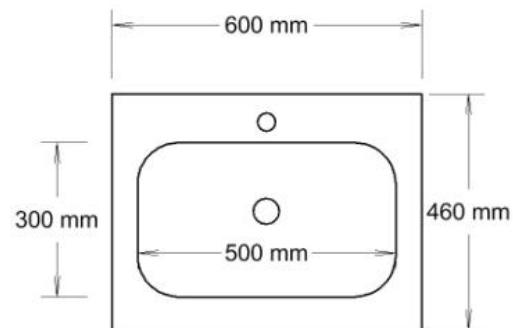

Specification Sheet

Olympic Stadium

600mm Single Bowl

	1 Taphole	OST600C1
Codes	3 Taphole	OST600C3
	0 Taphole	OST600C0
Colour	White Gloss	

Basin

Top View

Side View