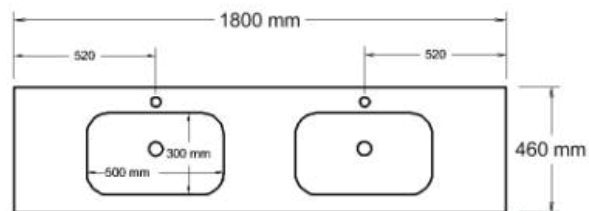

Specification Sheet

Olympic Stadium

1800mm Double Bowl

1 Taphole OST180D1

Codes **3 Taphole** OST180D3

0 Taphole OST180D0

Colour White Gloss

Basin

↑ OST180D1

Top View

Side View