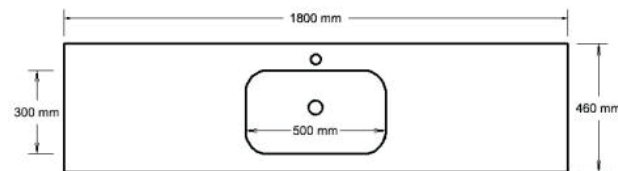

Specification Sheet

Olympic Stadium

1800mm Single Bowl

1 Taphole OST180C1

Codes **3 Taphole** OST180C3

0 Taphole OST180C0

Colour White Gloss

Basin

↑ OST180C1

Top View

Side View