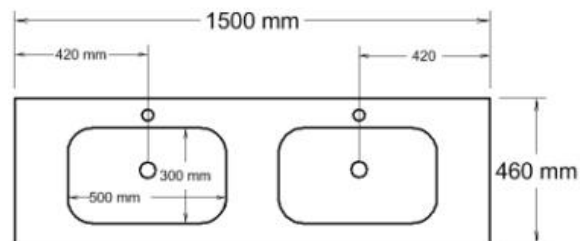

Specification Sheet

Olympic Stadium

1500mm Double Bowl

1 Taphole OST150D1

Codes 3 Taphole OST150D3

0 Taphole OST150D0

Colour White Gloss

Basin

↑ OST150D1

Top View

Side View