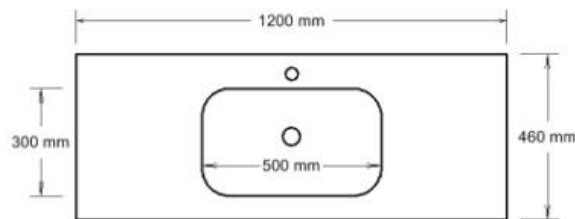

Specification Sheet

Olympic Stadium

1200mm Single Bowl

	1 Taphole	OST120C1
Codes	3 Taphole	OST120C3
	0 Taphole	OST120C0
Colour	White Gloss	

Basin

↑ OST120C1

Top View

Side View