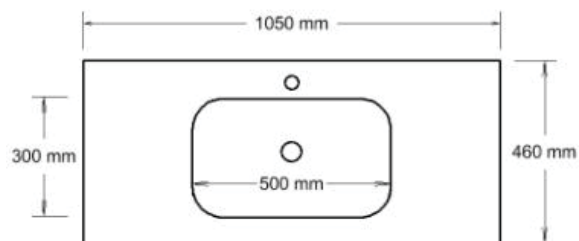

Specification Sheet

Olympic Stadium

1050mm Single Bowl

1 Taphole OST105C1

Codes **3 Taphole** OST105C3

0 Taphole OST105C0

Colour White Gloss

Basin

↑ OST105C1

Top View

Side View