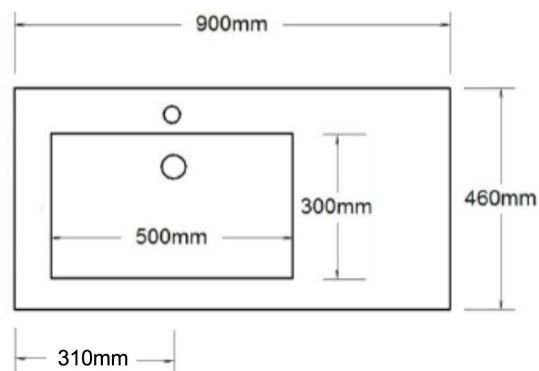

Specification Sheet

Monaco Offset Bowl

900mm Single Bowl

Codes

1 Taphole	LH	MON900L1
3 Taphole	LH	MON900L3
0 Taphole	LH	MON900L0
1 Taphole	RH	MON900R1
3 Taphole	RH	MON900R3
0 Taphole	RH	MON900R0

Colour

White Gloss

Basin

↑ MON900L1

Top View

Side View