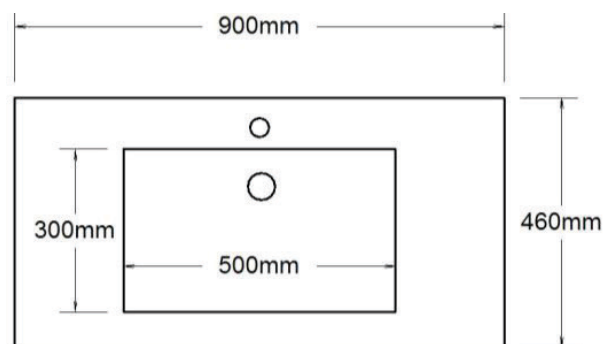

Specification Sheet

Monaco

900mm Single Bowl

1 Taphole MON900C1

Codes **3 Taphole** MON900C3

0 Taphole MON900C0

Colour White Gloss

Basin

↑ MON900C3

Top View

Side View