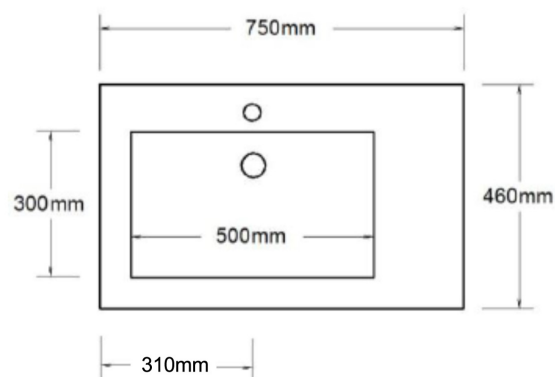

Specification Sheet

Monaco Offset Bowl 750mm Single Bowl

Codes

1 Taphole	LH	MON750L1
3 Taphole	LH	MON750L3
0 Taphole	LH	MON750L0
1 Taphole	RH	MON750R1
3 Taphole	RH	MON750R3
0 Taphole	RH	MON750R0

Colour

White Gloss

Basin

↑ MON750L1

Top View

Side View