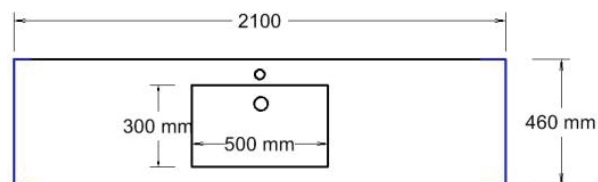

Specification Sheet

Monaco

2100mm Single Bowl

1 Taphole MON210C1

Codes **3 Taphole** MON210C3

0 Taphole MON210C0

Colour White Gloss

Basin

↑ MON210C1

Top View

Side View