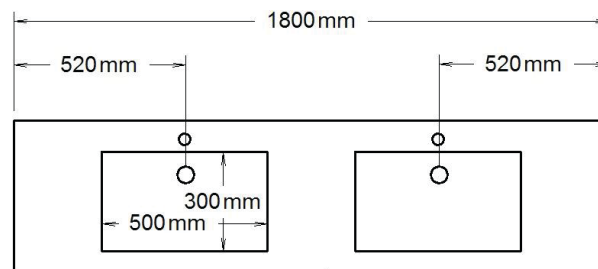

Specification Sheet

Monaco

1800mm Double Bowl

1 Taphole MON180D1

Codes **3 Taphole** MON180D3

0 Taphole MON180D0

Colour White Gloss

Basin

↑ MON180D3

Top View

Side View