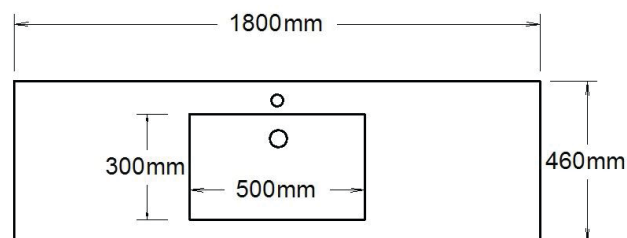

Specification Sheet

Monaco

1800mm Single Bowl

	1 Taphole	MON180C1
Codes	3 Taphole	MON180C3
	0 Taphole	MON180C0
	Colour	White Gloss

Basin

↑ MON180C1

Top View

Side View