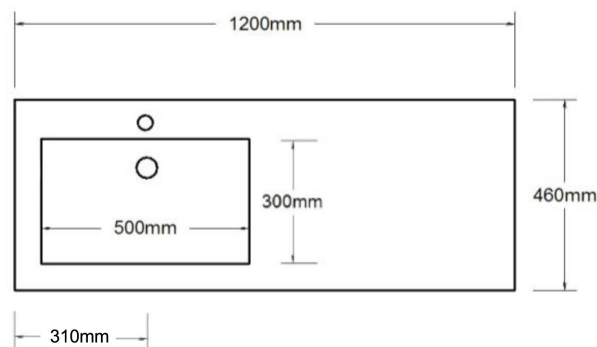

Specification Sheet

Monaco Offset Bowl

1200mm Single Bowl

Codes

1 Taphole LH MON120L1

3 Taphole LH MON120L3

0 Taphole LH MON120L0

1 Taphole RH MON120R1

3 Taphole RH MON120R3

0 Taphole RH MON120R0

Colour

White Gloss

Basin

↑ MON120L1

Top View

Side View