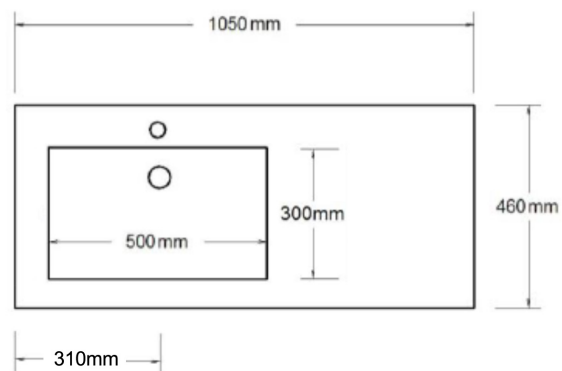

Specification Sheet

Monaco Offset Bowl

1050mm Single Bowl

Codes

1 Taphole LH MON105L1

3 Taphole LH MON105L3

0 Taphole LH MON105L0

1 Taphole RH MON105R1

3 Taphole RH MON105R3

0 Taphole RH MON105R0

Colour

White Gloss

Basin

↑ MON105L1

Top View

Side View