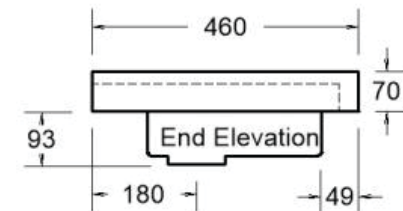

Specification Sheet

Monaco Grand 1800mm Double Bowl

	1 Taphole	MGR180D1
Codes	3 Taphole	MGR180D3
	0 Taphole	MGR180D0
Colour	White Gloss	

Basin

↑ MGR180D0

Top View

Side View

Important Information to
Support Vanity Top