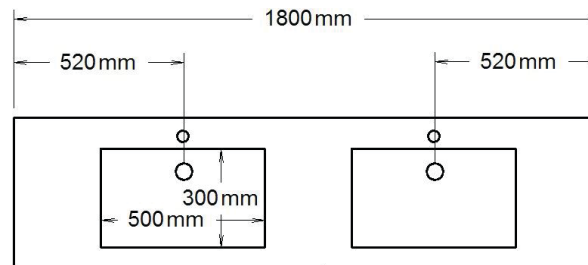

Specification Sheet

Monaco Grand 1800mm Double Bowl

	1 Taphole	MGR180D1
Codes	3 Taphole	MGR180D3
	0 Taphole	MGR180D0
Colour	White Gloss	

Basin

↑ MGR180D0

Top View

Side View

Important Information to
Support Vanity Top