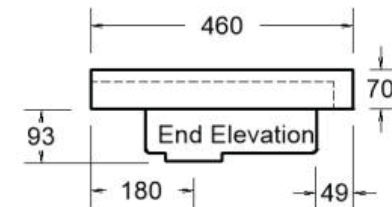

Specification Sheet

Monaco Grand

1800mm Single Bowl

1 Taphole MGR180C1

Codes **3 Taphole** MGR180C3

0 Taphole MGR180C0

Colour White Gloss

Basin

↑ MGR180C0

Top View

Side View

Important Information to Support Vanity Top