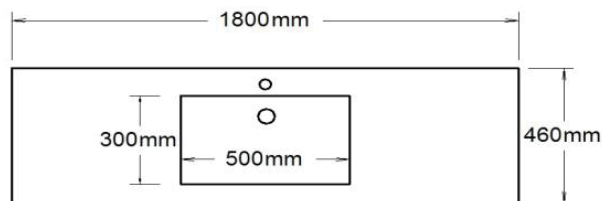

Specification Sheet

Monaco Grand

1800mm Single Bowl

1 Taphole MGR180C1

Codes **3 Taphole** MGR180C3

0 Taphole MGR180C0

Colour White Gloss

Basin

↑ MGR180C0

Top View

Side View

Important Information to Support Vanity Top