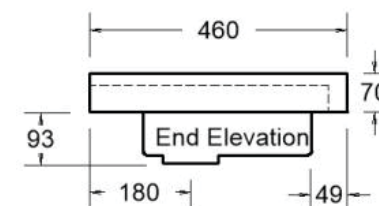

Specification Sheet

Monaco Grand 1050mm Single Bowl

1 Taphole MGR105C1

Codes **3 Taphole** MGR105C3

0 Taphole MGR105C0

Colour White Gloss

Basin

↑ MGR105C0

Top View

Side View

Important Information to
Support Vanity Top