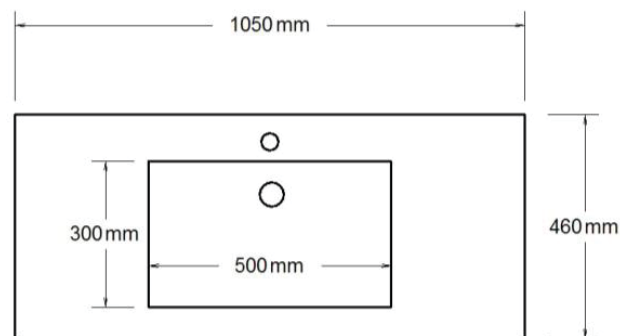

Specification Sheet

Monaco Grand 1050mm Single Bowl

1 Taphole MGR105C1

Codes **3 Taphole** MGR105C3

0 Taphole MGR105C0

Colour White Gloss

Basin

↑ MGR105C0

Top View

Side View

Important Information to
Support Vanity Top