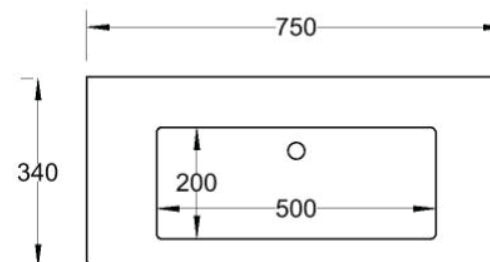

Specification Sheet

Monaco Grand Ensuite

750mm Single Bowl

1 Taphole MGE750C1

Codes **3 Taphole** MGE750C3

0 Taphole MGE750C0

Colour White Gloss

Basin

↑ MGE750C1

Top View

Side View

Important Information to
Support Vanity Top