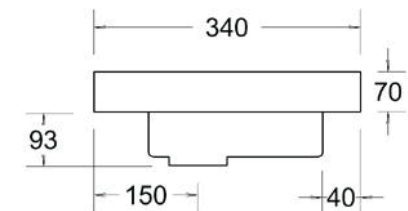

Specification Sheet

Monaco Grand Ensuite

750mm Single Bowl

1 Taphole MGE750C1

Codes **3 Taphole** MGE750C3

0 Taphole MGE750C0

Colour White Gloss

Basin

↑ MGE750C1

Top View

Side View

Important Information to
Support Vanity Top